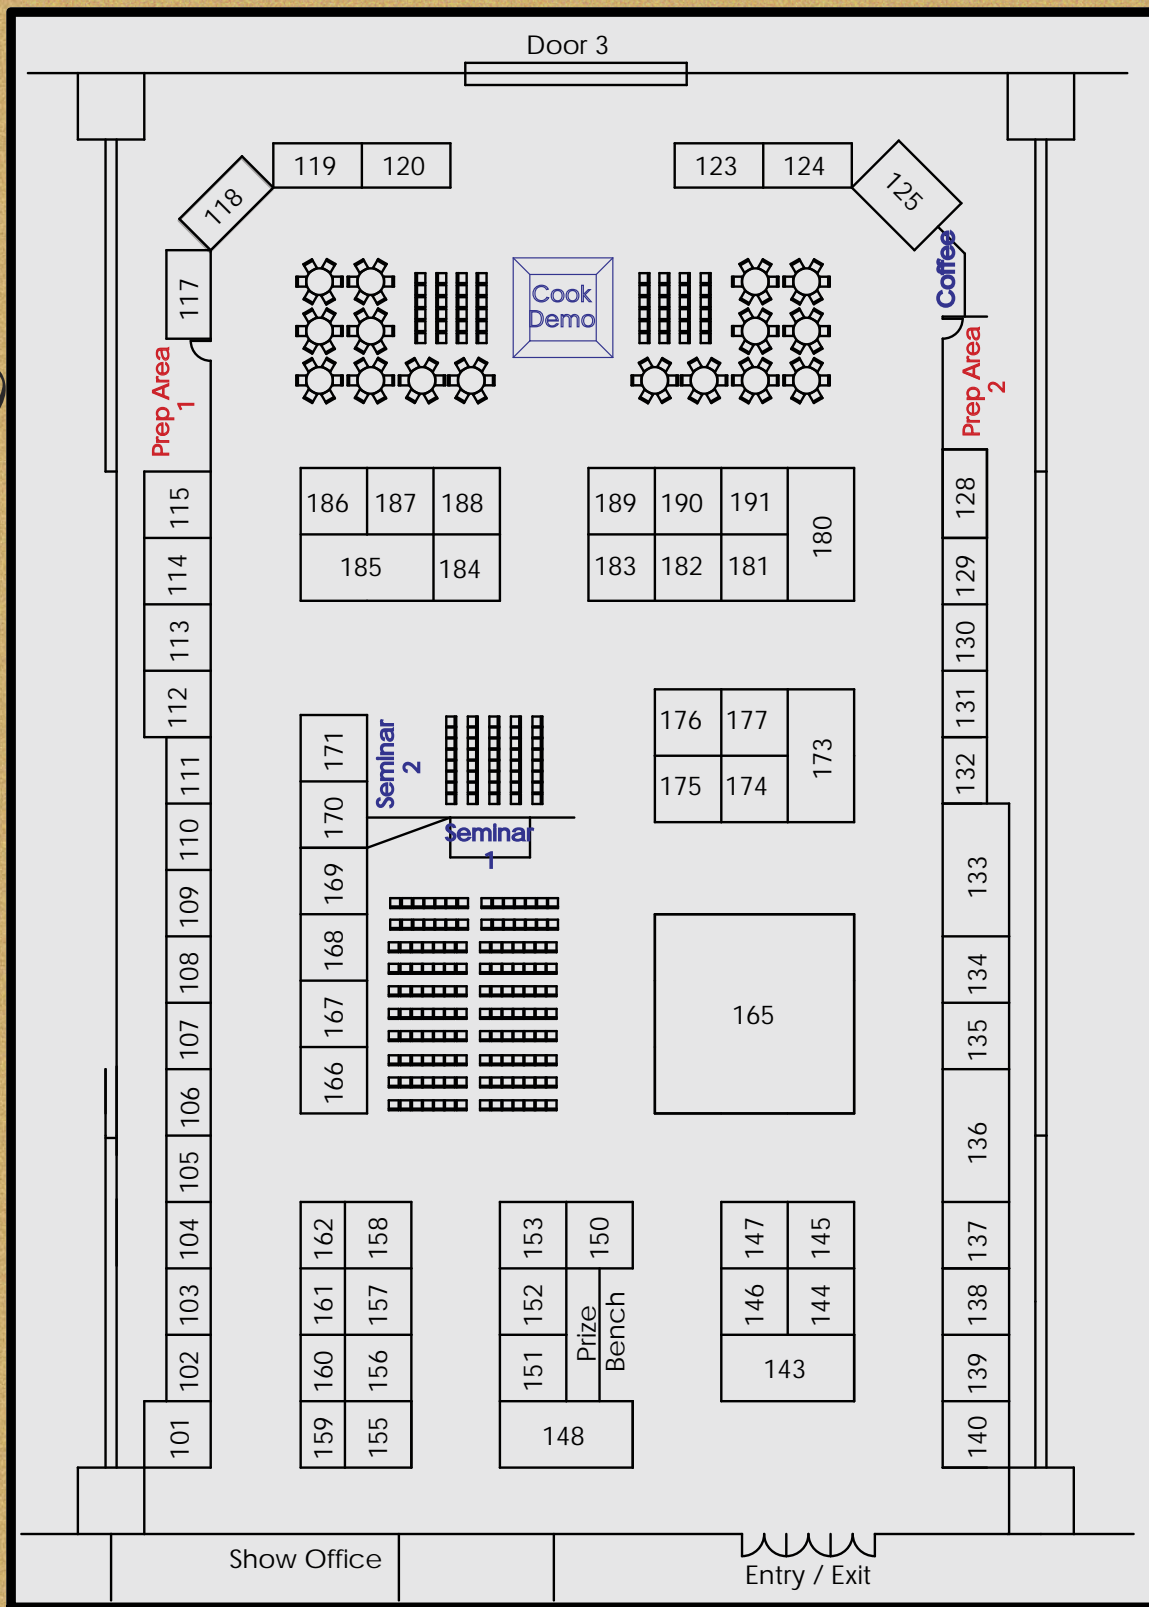

# coles free food & allergy expo

2011

coles

The Coeliac Society

of Western Australia, Inc.

March 12 - 13 Perth Convention Exhibition Centre

2011 Gluten Free Food & Allergy Expo - Exhibition Rates						
	Rate	6m <sup>2</sup> Stand	8m <sup>2</sup> Stand	9m <sup>2</sup> Stand	12m <sup>2</sup> Stand	18m <sup>2</sup> Stand
Less Than 15m <sup>2</sup>	\$240 / m <sup>2</sup>	\$1,440.00	\$1,920.00	\$2,160.00	\$2,880.00	
Greater Than 15m <sup>2</sup>	\$220 / m <sup>2</sup>					\$3,960.00
Floor Space Only	\$210 / m <sup>2</sup>	\$1,260.00	\$1,680.00	\$1,890.00	\$2,520.00	\$3,780.00
Not For Profit Organisation		\$440.00				
Carry Bag Product Insert (3000)	\$550.00					
Carry Bag A4 Insert (3000)	\$825.00					